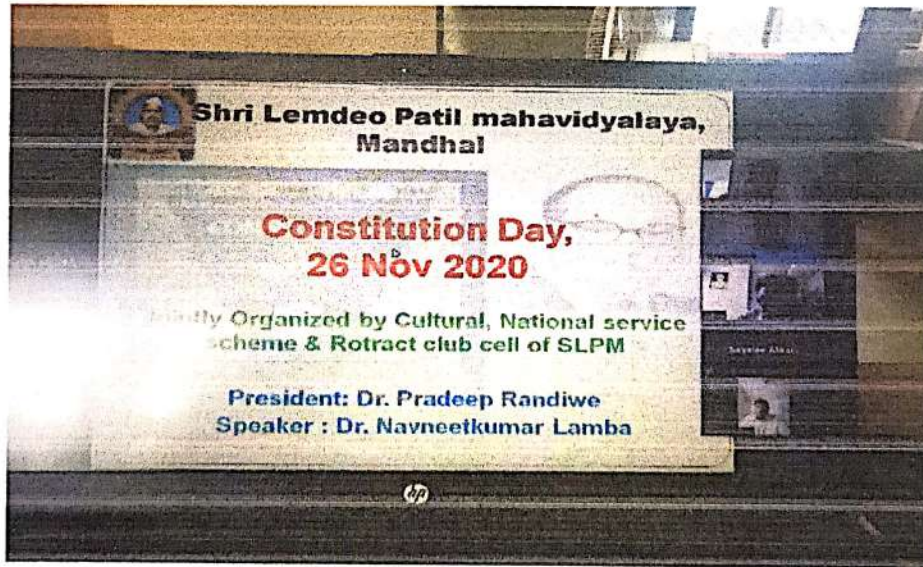

Fax : 07100-228388

(07100)-220120 (off)

ACTIVITY REPORT	
ACADEMIC YEAR	2020-2021
NAME OF THE ACTIVITY	Constitution day
NUMBER OF STUDENTS AND STAFF	Taching and Non-Teaching staff-57
VENUE	Dr. A. P. J Abdul Kalam Conference Hall of the institute.
BRIEF REPORT	<p>The Constitution Day was organized on 26th November 2020 by the Cultural Department in collaboration with the National Service Scheme (NSS) unit and the Rotract club of the institute. Dr. Avinash Titarmare, was the chief speaker for this programme. He spoke about the main features of our constitution such as rigidity and flexibility, federal system with a unitary bias, etc. Dr. Navneet Kumar Lamba, Teacher Incharge, Rotract club, shared his views on the occasion of the Constitution Day. He informed the audience that the constituent assembly of India adopted the constitution of India. It is also called sawidhan Diwas and National Law Day. President of this programme, Dr. Pradeep Randiwe, also appreciated the efforts taken by the cultural and NSS cell of the institute to organized the programme through online mode via zoom meeting. Dr. Gaidhane delivered the vote of thanks</p>